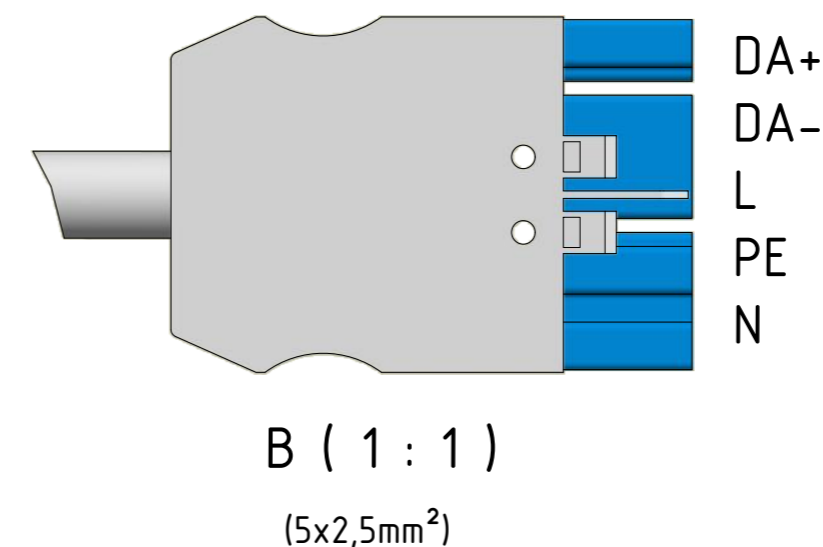

Wago DALI pistoliitinkaapeli (IP20): Wago DALI connection cable, Plug (IP20):

Esimerkkejä Wago pistoliitinkaapelivalinnoista:

Examples of Wago connecting cable codes:

-2W DA	(Wago DALI cable 2m, H05VV-F 5G2.5, PVC)
-4W HFDA	(Wago DALI cable 4m, H05Z1Z1-F 5G2.5, halogen-free)
-6W DA	(Wago DALI cable 6m, H05VV-F 5G2.5, PVC)

WAGO Winsta Midi Cables	
Code	Description
-2W DA	5x2,5mm², 2m DA
-4W DA	5x2,5mm², 4m DA
-6W DA	5x2,5mm², 6m DA
-2W HFDA	5x2,5mm², 2m HFDA
-4W HFDA	5x2,5mm², 4m HFDA
-6W HFDA	5x2,5mm², 6m HFDA

Cables	
Code	Description
-2	3x1,5mm², 2m PVC
-4	3x1,5mm², 4m PVC
-6	3x1,5mm², 6m PVC
-2 DA	5x1,5mm², 2m PVC
-4 DA	5x1,5mm², 4m PVC
-6 DA	5x1,5mm², 6m PVC
-2 HF	3x1,5mm², 2m HF
-4 HF	3x1,5mm², 4m HF
-6 HF	3x1,5mm², 6m HF
-2 HFDA	5x1,5mm², 2m HF
-4 HFDA	5x1,5mm², 4m HF
-6 HFDA	5x1,5mm², 6m HF
-2 R	3x1,5mm², 2m VSN
-4 R	3x1,5mm², 4m VSN
-6 R	3x1,5mm², 6m VSN
-2 RDA	5x1,5mm², 2m VSN
-4 RDA	5x1,5mm², 4m VSN
-6 RDA	5x1,5mm², 6m VSN
-2 RHF	3x1,5mm², 2m VSN HF
-4 RHF	3x1,5mm², 4m VSN HF
-6 RHF	3x1,5mm², 6m VSN HF
-2 RHFDA	5x1,5mm², 2m VSN HF
-4 RHFDA	5x1,5mm², 4m VSN HF
-6 RHFDA	5x1,5mm², 6m VSN HF

Wago Cable insulation options	Code
PVC / H05VV-F 5G2.5	DA
HF / H05Z1Z1-F 5G2.5	HFDA